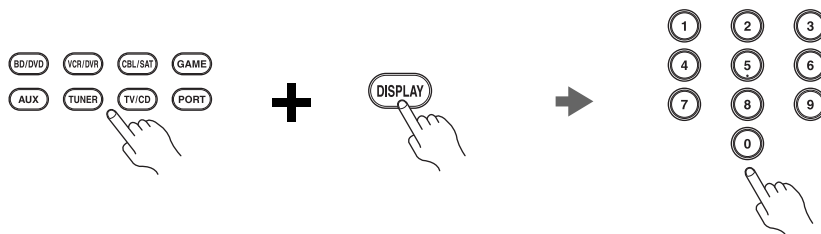

Remote Control Codes

1. While holding down the REMOTE MODE button to which you want to enter a code, press and hold down the [DISPLAY] button until the Remote indicator lights (about 3 seconds).

On Integra products, button names are capitalized. For example, “Remote Mode” button and “Display” button.

2. Within 30 seconds, use the number buttons to enter the 5-digit remote control code.

The Remote indicator flashes twice.

Notes:

- Remote control codes cannot be entered for the [RECEIVER] and [ZONE 2] REMOTE MODE buttons.
- Only TV remote control codes can be entered for the [TV] REMOTE MODE button.

Codes de télécommande

1. Maintenez enfoncé le bouton REMOTE MODE pour lequel vous voulez entrer un code et appuyez sur le bouton [DISPLAY] jusqu'à ce que l'indicateur de télécommande s'allume (environ 3 secondes).